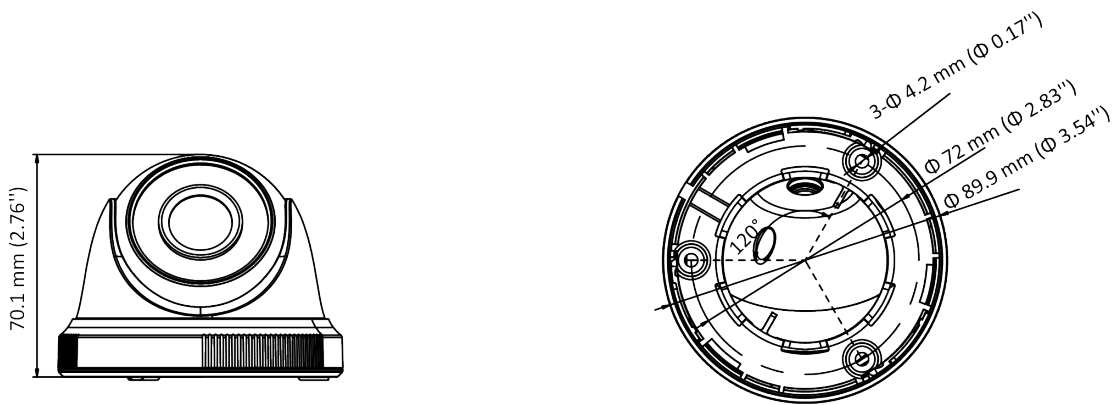

DS-2CE56D0T-IRF (C) 2 MP Camera

- 2 MP, 1920 × 1080 resolution
- 2.8 mm, 3.6 mm, 6 mm fixed focal lens
- 4 in 1 video output (switchable TVI/AHD/CVI/CVBS)
- Smart IR, up to 25 m IR distance
- IP67

Specification

Camera	
Image Sensor	2 MP CMOS
Signal System	PAL/NTSC
Resolution	1920 (H) × 1080 (V)
Frame Rate	TVI: 1080P@30fps, 1080P@25fps CVI: 1080P@30fps, 1080P@25fps AHD: 1080P@30fps, 1080P@25fps CVBS: PAL/NTSC
Min. illumination	0.01 Lux@(F1.2, AGC ON), 0 Lux with IR
Shutter Time	PAL: 1/25 s to 1/50, 000 s NTSC: 1/30 s to 1/50, 000 s
Lens	2.8 mm, 3.6 mm, 6 mm fixed lens
Field of View	2.8 mm, horizontal FOV: 106.4°, vertical FOV: 57.9°, diagonal FOV: 124.6° 3.6 mm, horizontal FOV: 79.6°, vertical FOV: 43.5°, diagonal FOV: 93.7° 6 mm, horizontal FOV: 51.9°, vertical FOV: 30°, diagonal FOV: 58.8°
Lens Mount	M12
Day & Night	ICR
WDR (Wide Dynamic Range)	Digital WDR
Angle Adjustment	Pan: 0 to 360°, Tilt: 0 to 75°, Rotation: 0 to 360°
Menu	
Image Mode	STD/HIGH-SAT
AGC	Yes
Day/Night Mode	Auto/Color/BW (Black and White)
White Balance	Auto/Manual
AE (Auto Exposure) Mode	DWDR/BLC/HLC/Global
Noise Reduction	2D DNR
Language	English
Function	Brightness, Sharpness, Smart IR
Interface	
Video Output	Switchable TVI/AHD/CVI/CVBS
General	
Operating Conditions	-40 °C to 60 °C (-40 °F to 140 °F), humidity 90% or less (non-condensing)
Power Supply	12 VDC ± 25%
Power Consumption	Max. 3 W
Protection Level	IP67
Material	Main Body: Metal Enclosure: Plastic
IR Range	Up to 25 m

General	
Communication	HIKVISION-C
Dimensions	Φ 89.9 mm × 70.1 mm (Φ 3.54" × 2.76")
Weight	Approx. 173 g (0.38 lb.)

Available Model

DS-2CE56D0T-IRF (C)

Dimension

Accessory

DS-1272ZJ-110-TRS
Wall Mount

DS-1275ZJ-SUS
Vertical Pole Mount