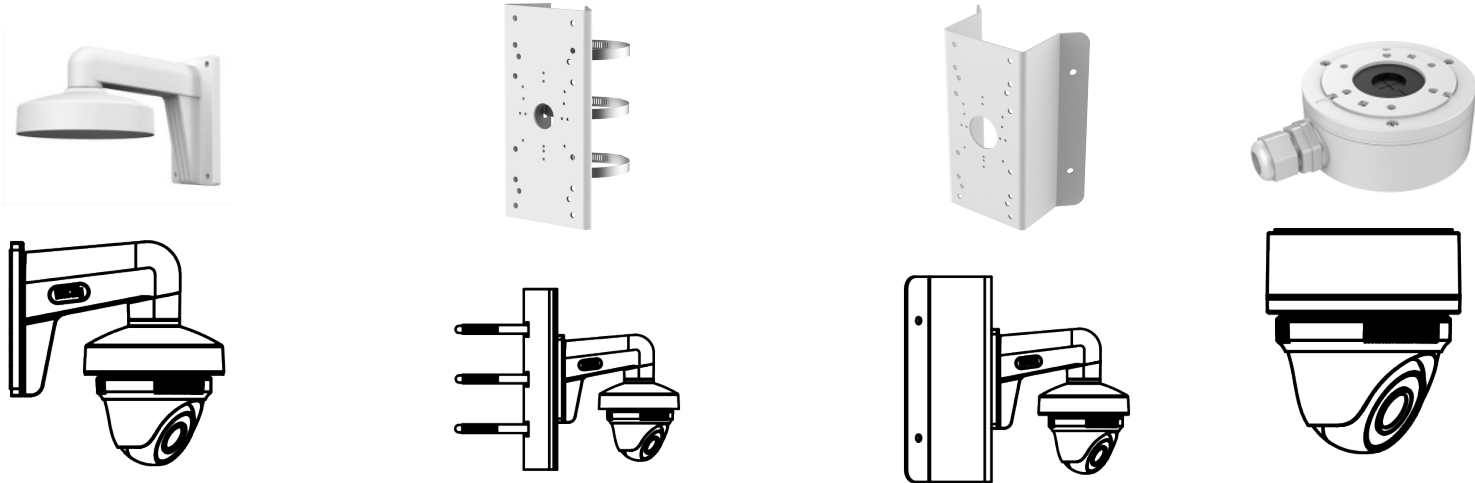

Camera	
Image Sensor	2 MP CMOS
Signal System	PAL/NTSC
Resolution	1920 (H) × 1080 (V)
Frame Rate	TVI: 1080P@30fps, 1080P@25fps CVI: 1080P@30fps, 1080P@25fps AHD: 1080P@30fps, 1080P@25fps CVBS: PAL/NTSC
Min. illumination	0.01 Lux@(F1.2, AGC ON), 0 Lux with IR
Shutter Time	PAL: 1/25 s to 1/50, 000 s NTSC: 1/30 s to 1/50, 000 s
Lens	2.8 mm, 3.6 mm, 6 mm fixed lens
Field of View	2.8 mm, horizontal FOV: 106.4°, vertical FOV: 57.9°, diagonal FOV: 124.6° 3.6 mm, horizontal FOV: 79.6°, vertical FOV: 43.5°, diagonal FOV: 93.7° 6 mm, horizontal FOV: 51.9°, vertical FOV: 30°, diagonal FOV: 58.8°
Lens Mount	M12
Day & Night	ICR
WDR (Wide Dynamic Range)	Digital WDR
Angle Adjustment	Pan: 0 to 360°, Tilt: 0 to 75°, Rotation: 0 to 360°
Menu	
Image Mode	STD/HIGH-SAT
AGC	Yes
Day/Night Mode	Auto/Color/BW (Black and White)
White Balance	Auto/Manual
AE (Auto Exposure) Mode	DWDR/BLC/HLC/Global
Noise Reduction	2D DNR
Language	English
Function	Brightness, Sharpness, Smart IR
Interface	
Video Output	Switchable TVI/AHD/CVI/CVBS
General	
Operating Conditions	-40 °C to 60 °C (-40 °F to 140 °F), humidity 90% or less (non-condensing)
Power Supply	12 VDC ± 25%
Power Consumption	Max. 3 W
Protection Level	IP67
Material	Main Body: Metal Enclosure: Plastic
IR Range	Up to 25 m

General	
Communication	HIKVISION-C
Dimensions	Φ 89.9 mm × 70.1 mm (Φ 3.54" × 2.76")
Weight	Approx. 173 g (0.38 lb.)

Available Model

DS-2CE56D0T-IRF (C)

Dimension

Accessory

DS-1272ZJ-110-TRS
Wall Mount

DS-1275ZJ-SUS
Vertical Pole Mount